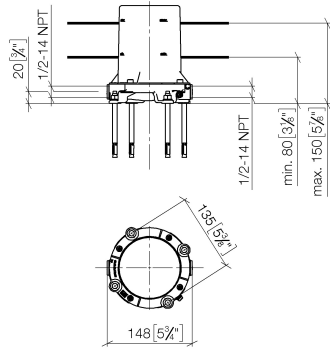

Concealed floor mounting -

35 949 970

- red brass, lead-free
- 2x female thread 1/2" connections
- dust cover
- anti-water packing

Concealed floor mounting -

35 949 970

mm [inches]

Concealed floor mounting -

35 949 970

Spare parts list

No.	Item Number	Name	Quantity used	Delivery time
1	04 14 03 077 00 90	gasket kit	1	2
2	09 21 02 116 90	cap	1	2
3	09 30 30 053 90	screw	4	2
4	09 14 10 078 90	seal	6	2
5	09 30 30 047 90	screw	1	2
6	09 30 11 121 90	connection	1	2
7	04 24 03 131 00 90	nipple set	2	2
8	90 14 10 010 00 90	seal	2	2
9	04 31 20 006 00 90	plug	2	2
10	09 31 20 033 90	plug	1	2
11	09 14 10 084 90	seal	1	2
12	09 14 10 018 90	seal	1	2
13	09 14 10 072 90	seal	1	2
14	04 30 35 008 00 90	fixing set	2	2
15	09 30 11 048 90	disc	1	2
16	90 30 11 032 00 90	disc	1	2
17	09 30 30 058 90	screw	1	2
18	09 31 20 064 90	plug	2	2