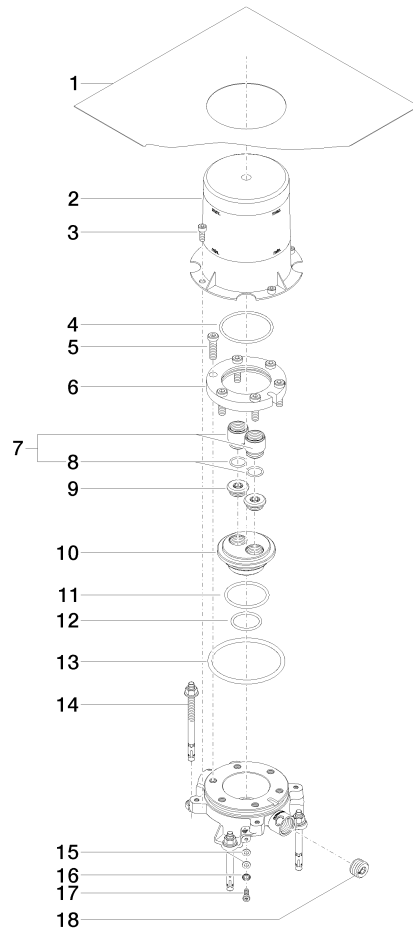

Concealed floor mounting -

35 949 970

- red brass, lead-free
- 2x female thread 1/2" connections
- dust cover
- anti-water packing

Concealed floor mounting -

35 949 970

mm [inches]

Concealed floor mounting -

35 949 970

Spare parts list

No.	Item Number	Name	Quantity used	Delivery time
1	04 14 03 077 00 90	gasket kit	1	2
2	09 21 02 116 90	cap	1	2
3	09 30 30 053 90	screw	4	2
4	09 14 10 078 90	seal	6	2
5	09 30 30 047 90	screw	1	2
6	09 30 11 121 90	connection	1	2
7	04 24 03 131 00 90	nipple set	2	2
8	90 14 10 010 00 90	seal	2	2
9	04 31 20 006 00 90	plug	2	2
10	09 31 20 033 90	plug	1	2
11	09 14 10 084 90	seal	1	2
12	09 14 10 018 90	seal	1	2
13	09 14 10 072 90	seal	1	2
14	04 30 35 008 00 90	fixing set	2	2
15	09 30 11 048 90	disc	1	2
16	90 30 11 032 00 90	disc	1	2
17	09 30 30 058 90	screw	1	2
18	09 31 20 064 90	plug	2	2